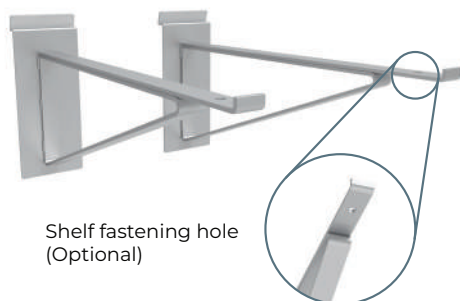

Weight Capacity: 20 lbs / 9 kg
Dimensions: L 3" x W 18" x H 5"

Fishing Rack (2 pc. Set) (FISHRK)

Uniquely designed to maintain upright position of fishing rods. Keep your fishing rods easily accessible and free of tangles, while the rubberized coating prevents scratches or damage. The two piece design ensures your equipment is secure. Accommodates up to 4 fishing rods.

Weight Capacity (per set): 55 lbs / 25 kg
Dimensions: Top Rack- L 2.75" x W 20" x H 4.5",
Bottom Rack- L 3.75" x W 20" x H 4.5"

14" Shelf Bracket (1 Pair) (SHELFBRKT)

This versatile shelf bracket is designed to accommodate any suitable shelf planks up to 14" in depth. Shelves can be placed on the bracket, with the option of fastening the shelf to the bracket from the bottom*. Sold in a set of two brackets.

Weight Capacity (per hook. True weight capacity depends on the material and type of plank used to make a shelf): 55 lbs / 25 kg
Dimensions: L 14.75" x W 2.75" x H 7"

**Shelving planks and any shelf fastening hardware not included. Shelf fastening screws should be of suitable length and not penetrate the shelf plank.*