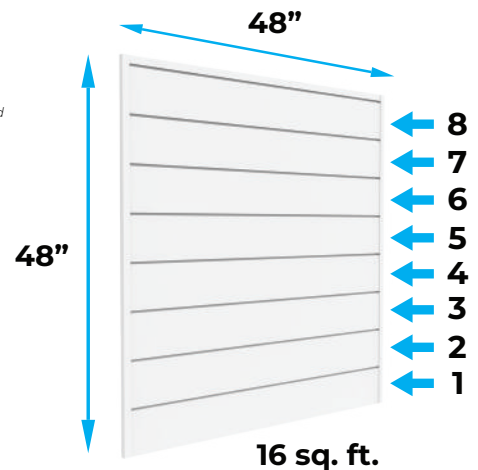

Panel Kit Available Colors:

Panel SKU Overview

Product	Color	SKU	Box Length	Box Width	Box Height	Panels /Box	Bundle Weight	Coverage /Bundle
PVC Panels	Dove Grey	CW644DVG-K	48"	8.5"	5"	8	18 lbs/8.2 kg	16 sq.ft.
PVC Panels	Graphite	CW644GRA-K	48"	8.5"	5"	8	18 lbs/8.2 kg	16 sq.ft.
PVC Panels	White	CW644WHT-K	48"	8.5"	5"	8	18 lbs/8.2 kg	16 sq.ft.
PVC Panels	Sandstone	CW644SAN-K	48"	8.5"	5"	8	18 lbs/8.2 kg	16 sq.ft.

Product	Color	SKU	Bundles / Pallet	Pallet Dims. (LxWxH)	Pallet Weight
PVC Panels	Dove Grey	CW644DVG-K	40	48" x 40" x 45"	760 lbs/344kg
PVC Panels	Graphite	CW644GRA-K	40	48" x 40" x 45"	760 lbs/344kg
PVC Panels	White	CW644WHT-K	40	48" x 40" x 45"	760 lbs/344kg
PVC Panels	Sandstone	CW644SAN-K	40	48" x 40" x 45"	760 lbs/344kg