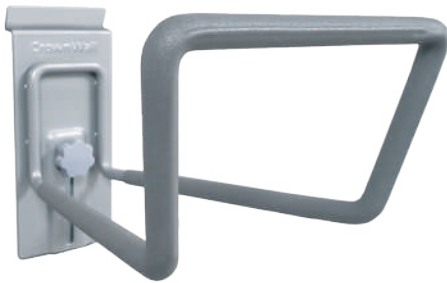

Loop Hook (LHK-L)

Originally designed for holding garden hoses, ropes or extension cords. The large mouth, upturned end and rubber coating eliminates knots and tangling.

Weight Capacity: 55 lbs / 25 kg
Dimensions: L 8" x W 6.5" x H 6.25"