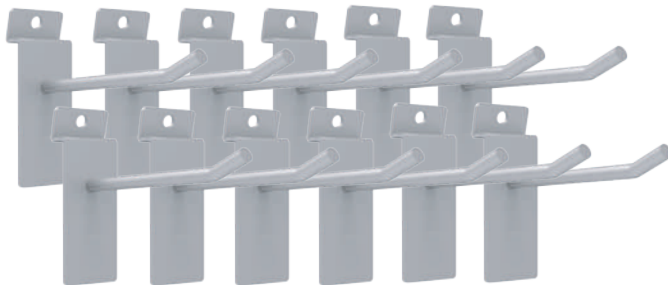

Weight Capacity: 66 lbs / 30 kg
Dimensions: L 10" x W 13" x H 6.5"

10 Piece Hook Kit (CW10-K)

An excellent assortment of hooks to help get you started. High grade steel back plates disperse the workload throughout the wall. Empowering you to hang whatever you want, wherever you want.

Panel kit and Items on accessories not included

Included in the Kit

6 x 4" Single Hook

1 x Small J Hook

1 x 4" Double Hook

1 x 8" Double Hook

1 x Bike Hook

20 Piece Hook Kit (CW20-K)

Must have kit comprised of a wide selection of our most versatile hooks. High grade steel back plates disperse the workload throughout the wall. Hang whatever you want, wherever you want.

Panel kit and Items on accessories not included

Included in the Kit

12 x 4" Single Hook

2 x Small J Hook

2 x 4" Double Hook

2 x 8" Double Hook

2 x Bike Hook

10 Piece Organizing Kit (CW100RG2-K)

The handy man's dream. This combination of accessories has been devised for all-encompassing accessibility. The shelf and paper towel holder accommodates a range of cleaning products, oil jugs and sprays, while the lower dowel handles paper towels, shop towels or various tapes. Your frequently used tools are always ready to go thanks to the magnetic tool holder. The small plastic bins keep your fasteners or other small items in check. Finally, the 4-inch hooks take care of anything left over.