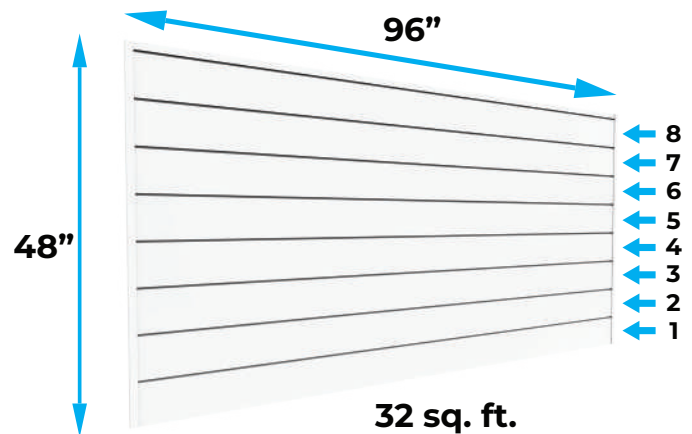

CrownWall® 6" - 8' x 4' Panel Kit

The CrownWall® 6" panel is offered in a convenient 8' x 4' panel kit. A great solution for organizing larger spaces. The kit includes all necessary components and is ready to install out of the box. When installed this panel will hold **150 lb per sq. ft.**

Included in the Kit

- 8 x CrownWall® 6" Panels (96")
- 1 x Top Trim (96")
- 2 x J-Trim (48")
- 60 Screws
- 1 Screw Bit
- Trilingual Instruction Manual

Panel Kit Available Colors

Panel SKU Overview

Product	Color	SKU	Box Length	Box Width	Box Height	Panels /Box	Bundle Weight	Coverage /Bundle
PVC Panels	Dove Grey	CW684DVG-K	96"	8.5"	5"	8	38 lbs/17.2 kg	32 sq.ft.
PVC Panels	Graphite	CW684GRA-K	96"	8.5"	5"	8	38 lbs/17.2 kg	32 sq.ft.
PVC Panels	White	CW684WHT-K	96"	8.5"	5"	8	38 lbs/17.2 kg	32 sq.ft.
PVC Panels	Sandstone	CW684SAN-K	96"	8.5"	5"	8	38 lbs/17.2 kg	32 sq.ft.

Product	Color	SKU	Bundles / Pallet	Pallet Dims. (LxWxH)	Pallet Weight
PVC Panels	Dove Grey	CW684DVG-K	40	96" x 42" x 45"	1520 lbs/689kg
PVC Panels	Graphite	CW684GRA-K	40	96" x 42" x 45"	1520 lbs/689kg
PVC Panels	White	CW684WHT-K	40	96" x 42" x 45"	1520 lbs/689kg
PVC Panels	Sandstone	CW684SAN-K	40	96" x 42" x 45"	1520 lbs/689kg