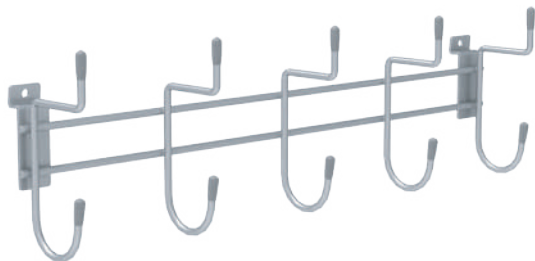

Coat Bracket (COATBR)

A must have for any mud room, closet, laundry room or work area. Ten pegs provide ample storage for any and all coats, jackets, uniforms or even hats or bags.

Weight Capacity: 20 lbs / 9 kg
Dimensions: L 3" x W 18" x H 5"