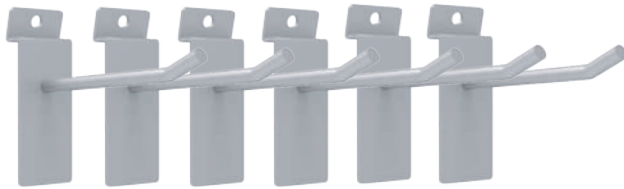

Included in the Kit

6 x 4" Single Hook