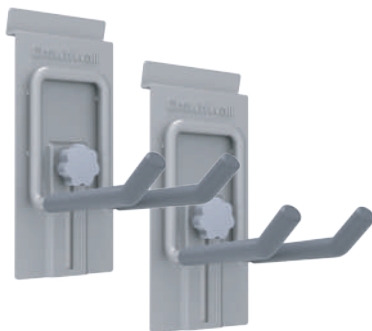

Must have kit comprised of a wide selection of our most versatile hooks. High grade steel back plates disperse the workload throughout the wall. Hang whatever you want, wherever you want.

Panel kit and Items on accessories not included

Included in the Kit

12 x 4" Single Hook

2 x Small J Hook

2 x 4" Double Hook

2 x 8" Double Hook

2 x Bike Hook

10 Piece Organizing Kit (CW100RG2-K)

The handy man's dream. This combination of accessories has been devised for all-encompassing accessibility. The shelf and paper towel holder accommodates a range of cleaning products, oil jugs and sprays, while the lower dowel handles paper towels, shop towels or various tapes. Your frequently used tools are always ready to go thanks to the magnetic tool holder. The small plastic bins keep your fasteners or other small items in check. Finally, the 4-inch hooks take care of anything left over.