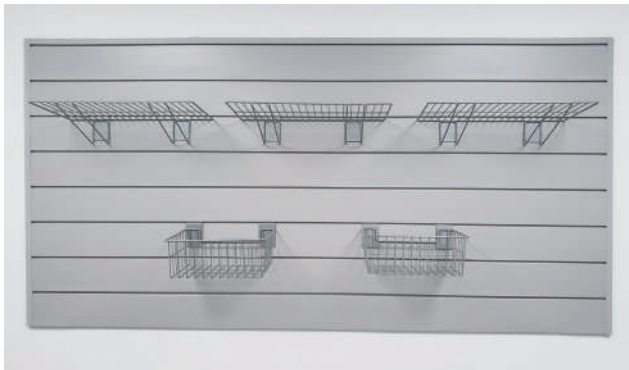

Must have kit comprised of a wide selection of our most versatile hooks. High grade steel back plates disperse the workload throughout the wall. Hang whatever you want, wherever you want.

Panel kit and Items on accessories not included

Included in the Kit

12 x 4" Single Hook

2 x Small J Hook

2 x 4" Double Hook

2 x 8" Double Hook

2 x Bike Hook

10 Piece Organizing Kit (CW100RG2-K)

The handy man's dream. This combination of accessories has been devised for all-encompassing accessibility. The shelf and paper towel holder accommodates a range of cleaning products, oil jugs and sprays, while the lower dowel handles paper towels, shop towels or various tapes. Your frequently used tools are always ready to go thanks to the magnetic tool holder. The small plastic bins keep your fasteners or other small items in check. Finally, the 4-inch hooks take care of anything left over.

Panels and Items on accessories not included

Included in the Kit

1 x 16" Magnetic Tool Bar

1 x Paper Towel Rack

4 x 4" Single Hook

4 x Small Plastic Bin

5 Piece Shelf and Basket Kit (CW5SB-K)

Wire shelf and basket value pack for all your difficult to hang items. Lightweight and high capacity steel with a sleek powder-coated finish. An exceptional choice for giving your closet, laundry room or garage a face lift.

Panel kit and Items on accessories not included

Included in the Kit

3 x Wire Bracket Shelf 24" X 12"

2 x Medium Wire Basket 15" x 11" x 8"

12 Piece Sports Kit (CW12SPRT-K)

A game changing kit for any outdoorsy type. The fishing hooks keep your fishing rods easily accessible and free of tangles. Vertically hang up to two bicycles with the included bike hooks. The small J hooks and 4-inch double hooks make quick work of camping gear or any other athletic equipment. Finally, the 4-inch hooks take care of any left over items.