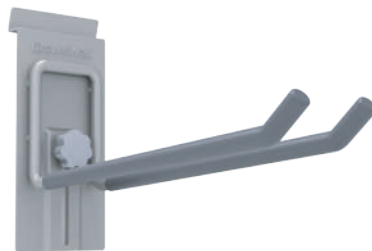

Panel kit and Items on accessories not included

Included in the Kit

6 x 4" Single Hook

1 x Small J Hook

1 x 4" Double Hook

1 x 8" Double Hook

1 x Bike Hook

20 Piece Hook Kit (CW20-K)

Must have kit comprised of a wide selection of our most versatile hooks. High grade steel back plates disperse the workload throughout the wall. Hang whatever you want, wherever you want.

Panel kit and Items on accessories not included