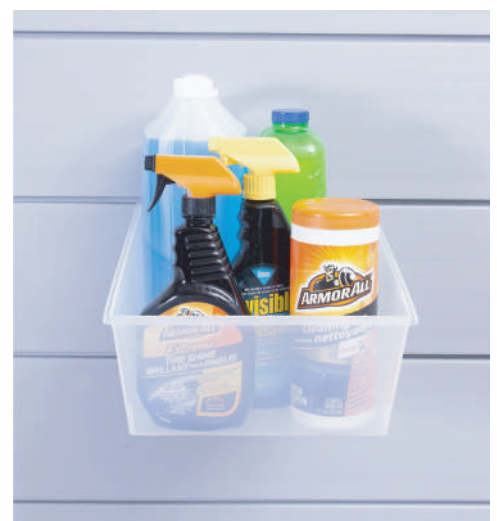

Large Plastic Bin (CWBL)

A versatile storage bin able to accommodate a wide range of items. The unique size makes it the perfect "catch all" bin.

Weight Capacity: 66 lbs / 30 kg
Dimensions: L 10" x W 13" x H 6.5"