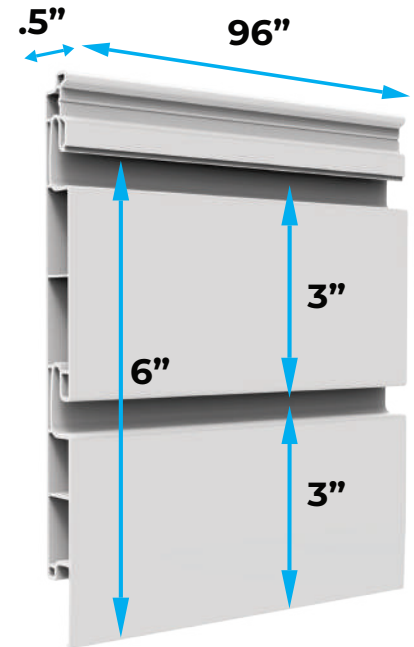

CrownWall® Dual 3" Panel Bundles

In addition to the CrownWall® PRO 8" slatwall panel, also being offered is the CrownWall® Dual 3" panel. Both panels are compatible with each other, and can be installed together. This panel is perfect for organizing smaller items.

Specifications

- 6" Visible reveal when installed, with two 3" reveals per panel
- Sold in 8 foot lengths, bundles of 8 panels (32 sq. ft.)
- Compatible exclusively with CrownWall® Accessories
- Weight capacity of **150 Lb per sq. ft.**
- **Trims sold separately**

Available Colors