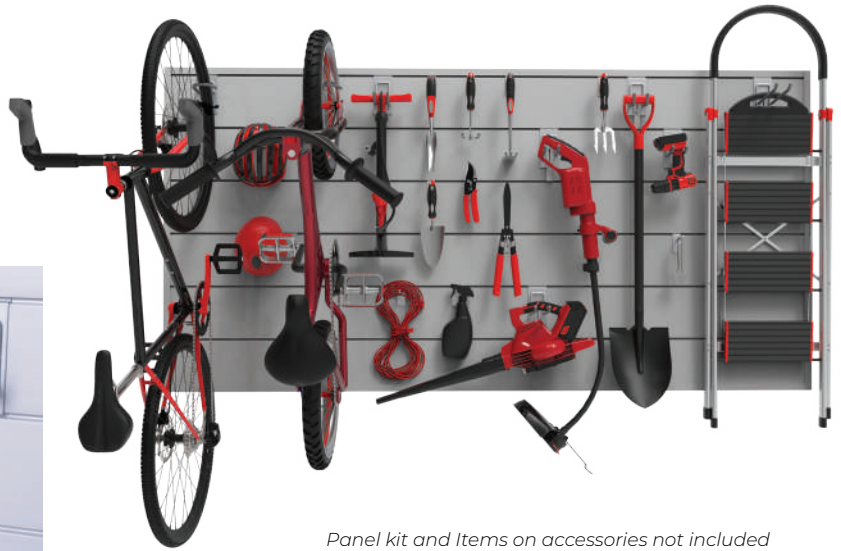

Weight Capacity: 66 lbs / 30 kg
Dimensions: L 10" x W 13" x H 6.5"

10 Piece Hook Kit (CW10-K)

An excellent assortment of hooks to help get you started. High grade steel back plates disperse the workload throughout the wall. Empowering you to hang whatever you want, wherever you want.

Must have kit comprised of a wide selection of our most versatile hooks. High grade steel back plates disperse the workload throughout the wall. Hang whatever you want, wherever you want.

Panel kit and Items on accessories not included