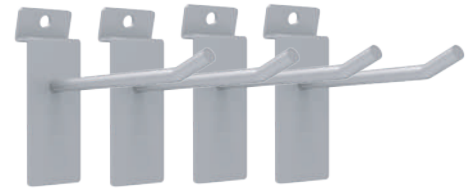

Must have kit comprised of a wide selection of our most versatile hooks. High grade steel back plates disperse the workload throughout the wall. Hang whatever you want, wherever you want.

Panel kit and Items on accessories not included

Included in the Kit

12 x 4" Single Hook

2 x Small J Hook

2 x 4" Double Hook

2 x 8" Double Hook

2 x Bike Hook

10 Piece Organizing Kit (CW100RG2-K)

The handy man's dream. This combination of accessories has been devised for all-encompassing accessibility. The shelf and paper towel holder accommodates a range of cleaning products, oil jugs and sprays, while the lower dowel handles paper towels, shop towels or various tapes. Your frequently used tools are always ready to go thanks to the magnetic tool holder. The small plastic bins keep your fasteners or other small items in check. Finally, the 4-inch hooks take care of anything left over.

Panels and Items on accessories not included

Included in the Kit

1 x 16" Magnetic Tool Bar

1 x Paper Towel Rack

4 x 4" Single Hook

4 x Small Plastic Bin

5 Piece Shelf and Basket Kit (CW5SB-K)

Wire shelf and basket value pack for all your difficult to hang items. Lightweight and high capacity steel with a sleek powder-coated finish. An exceptional choice for giving your closet, laundry room or garage a face lift.

Panel kit and Items on accessories not included

Included in the Kit

3 x Wire Bracket Shelf 24" X 12"

2 x Medium Wire Basket 15" x 11" x 8"

12 Piece Sports Kit (CW12SPRT-K)

A game changing kit for any outdoorsy type. The fishing hooks keep your fishing rods easily accessible and free of tangles. Vertically hang up to two bicycles with the included bike hooks. The small J hooks and 4-inch double hooks make quick work of camping gear or any other athletic equipment. Finally, the 4-inch hooks take care of any left over items.