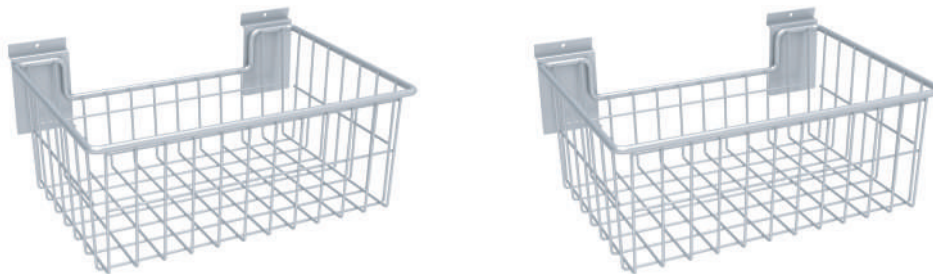

Must have kit comprised of a wide selection of our most versatile hooks. High grade steel back plates disperse the workload throughout the wall. Hang whatever you want, wherever you want.

Panel kit and Items on accessories not included

Included in the Kit

12 x 4" Single Hook

2 x Small J Hook

2 x 4" Double Hook

2 x 8" Double Hook

2 x Bike Hook

10 Piece Organizing Kit (CW100RG2-K)

The handy man's dream. This combination of accessories has been devised for all-encompassing accessibility. The shelf and paper towel holder accommodates a range of cleaning products, oil jugs and sprays, while the lower dowel handles paper towels, shop towels or various tapes. Your frequently used tools are always ready to go thanks to the magnetic tool holder. The small plastic bins keep your fasteners or other small items in check. Finally, the 4-inch hooks take care of anything left over.

Panels and Items on accessories not included

Included in the Kit

1 x 16" Magnetic Tool Bar

1 x Paper Towel Rack

4 x 4" Single Hook

4 x Small Plastic Bin

5 Piece Shelf and Basket Kit (CW5SB-K)

Wire shelf and basket value pack for all your difficult to hang items. Lightweight and high capacity steel with a sleek powder-coated finish. An exceptional choice for giving your closet, laundry room or garage a face lift.

Panel kit and Items on accessories not included

Included in the Kit

3 x Wire Bracket Shelf 24" X 12"

2 x Medium Wire Basket 15" x 11" x 8"

12 Piece Sports Kit (CW12SPRT-K)

A game changing kit for any outdoorsy type. The fishing hooks keep your fishing rods easily accessible and free of tangles. Vertically hang up to two bicycles with the included bike hooks. The small J hooks and 4-inch double hooks make quick work of camping gear or any other athletic equipment. Finally, the 4-inch hooks take care of any left over items.