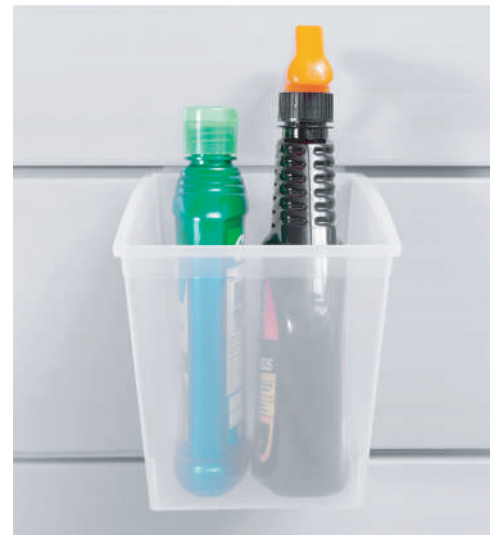

Medium Plastic Bin (CWBM)

Handy for storing a variety of small to medium size items such as spray cans, cleaners, caulking, loose cables, gardening or craft supplies.

Weight Capacity: 66 lbs / 30 kg
Dimensions: L 5" x W 6.5" x H 7"