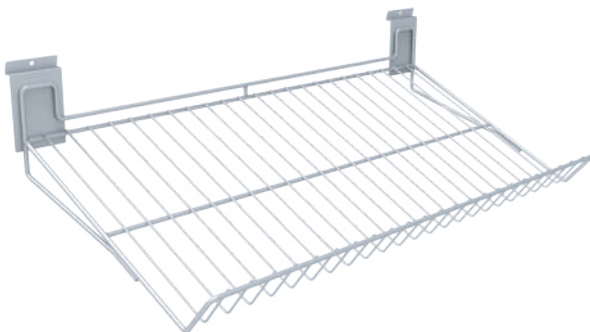

Wire Shoe Rack 30" x 13.5" (WSSHOE)

A 30 degree angled slope prominently displays stored goods like helmets, hats, books and shoes. The vented design allows drip drying of wet or muddy footwear for ultimate shoe storage. This shelf can fit up to 3 pairs of shoes or boots securely with the integrated 2.5" lip.

Weight Capacity: 55 lbs / 25 kg
Dimensions: L 13.5" x W 20" x H 9"