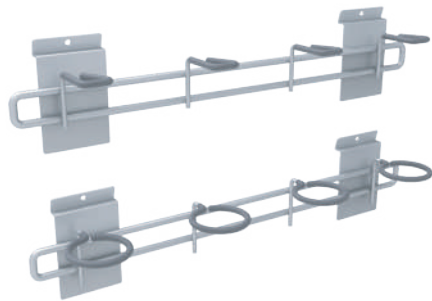

Fishing Rack (2 pc. Set) (FISHRK)

Uniquely designed to maintain upright position of fishing rods. Keep your fishing rods easily accessible and free of tangles, while the rubberized coating prevents scratches or damage. The two piece design ensures your equipment is secure. Accommodates up to 4 fishing rods.

Weight Capacity (per set): 55 lbs / 25 kg
Dimensions: Top Rack- L 2.75" x W 20" x H 4.5",
Bottom Rack- L 3.75" x W 20" x H 4.5"