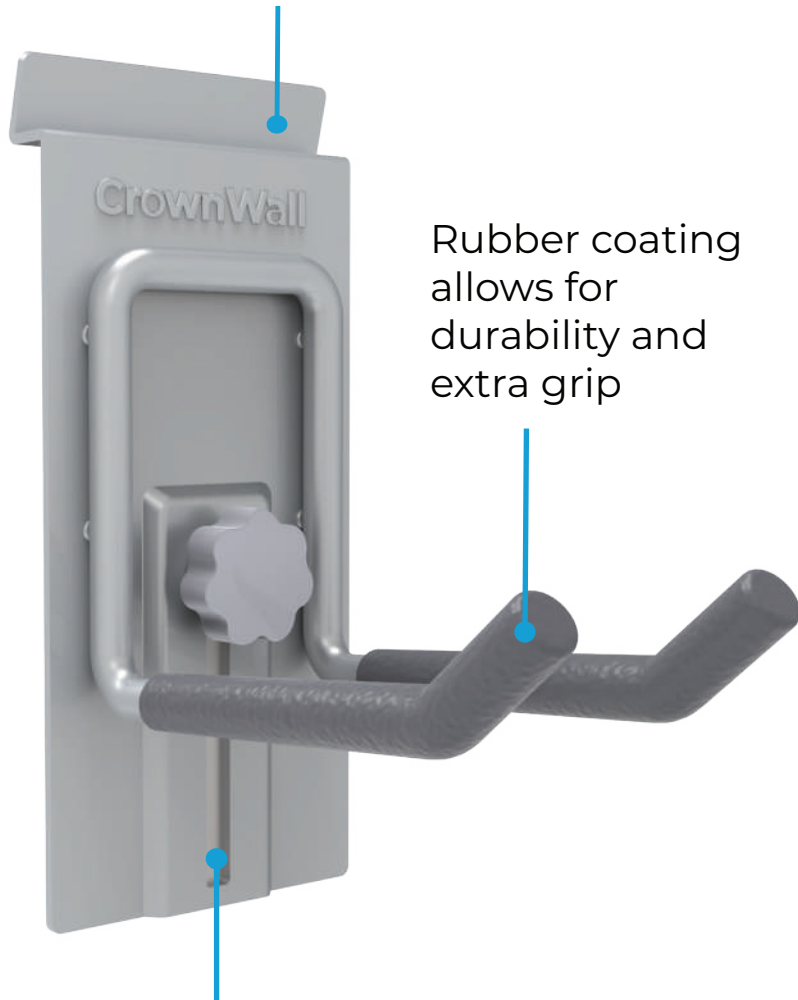

All colors Length: 8'

CrownWall® Accessory Anatomy

CrownWall® offers a wide range of accessories, all made from high grade steel. Our back plates have been engineered to disperse the workload throughout the wall so you can hang whatever you want wherever you want.

These patented accessories are compatible with all CrownWall® panels.

Durable metal/powder coating

Rubber coating allows for durability and extra grip

Patented adjustable locking feature allows for use with CrownWall® panels

Locked into CrownWall® 6" Panel

Locked into CrownWall® PRO 8" Panel

Locked into CrownWall® Dual 3" Panel

4" Single Hook (MHK4-V2)

The most universal hook! Versatile, yet robust. For use around the house or in retail stores. Hang tools, tape, bags, merchandise, cookware, pet supplies and much more!