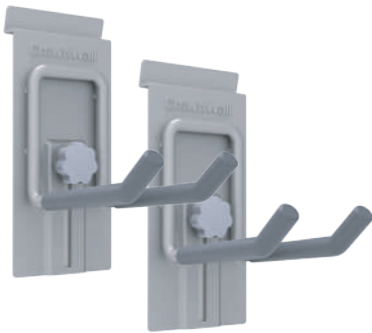

Panels and Items on accessories not included

Included in the Kit

1 x 16" Magnetic Tool Bar

1 x Paper Towel Rack

4 x 4" Single Hook

4 x Small Plastic Bin

5 Piece Shelf and Basket Kit (CW5SB-K)

Wire shelf and basket value pack for all your difficult to hang items. Lightweight and high capacity steel with a sleek powder-coated finish. An exceptional choice for giving your closet, laundry room or garage a face lift.

Panel kit and Items on accessories not included

Included in the Kit

3 x Wire Bracket Shelf 24" X 12"

2 x Medium Wire Basket 15" x 11" x 8"

12 Piece Sports Kit (CW12SPRT-K)

A game changing kit for any outdoorsy type. The fishing hooks keep your fishing rods easily accessible and free of tangles. Vertically hang up to two bicycles with the included bike hooks. The small J hooks and 4-inch double hooks make quick work of camping gear or any other athletic equipment. Finally, the 4-inch hooks take care of any left over items.

Panel kit and Items on accessories not included

Included in the Kit

2 x 4" Double Hook

2 x Small J Hook

1 x Fishing Rack (2pc. set)

2 x Bike Hook

4 x 4" Single Hook

12 Piece Plastic Bin Kit (CW12BIN-K)