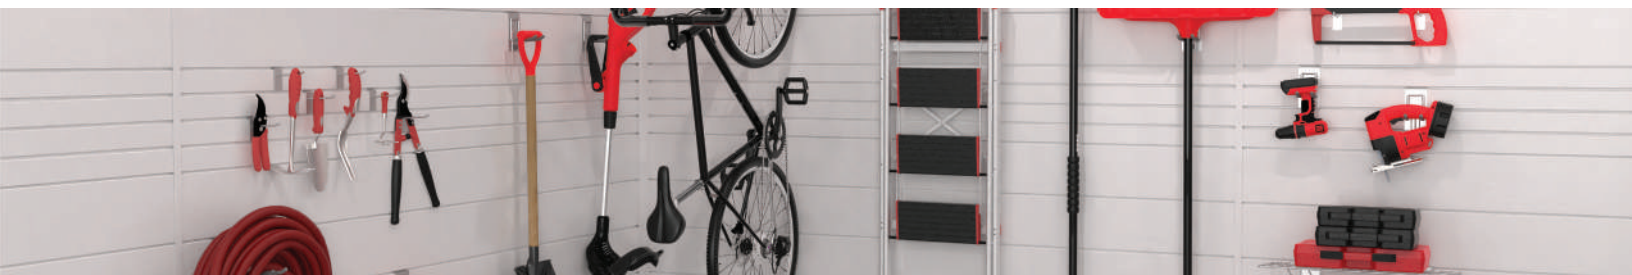

Panel SKU Overview

Product	Color	SKU	Panel Height	Panel Length	Panel Width	Panels /Bundle	Bundle Weight	Coverage /Bundle
PVC Panels	Dove Grey	CWD384DVG-B	6"	8'	.5"	8	38 lbs/17.2 kg	32 sqft
PVC Panels	Graphite	CWD384GRA-B	6"	8'	.5"	8	38 lbs/17.2 kg	32 sqft
PVC Panels	White	CWD384WHT-B	6"	8'	.5"	8	38 lbs/17.2 kg	32 sqft
PVC Panels	Sandstone	CWD384SAN-B	6"	8'	.5"	8	38 lbs/17.2 kg	32 sqft

Product	Color	SKU	Bundles / Pallet	Pallet Dims. (LxWxH)	Pallet Weight
PVC Panels	Dove Grey	CWD384DVG-B	40	96" x 42" x 45"	1520 lbs/689kg
PVC Panels	Graphite	CWD384GRA-B	40	96" x 42" x 45"	1520 lbs/689kg
PVC Panels	White	CWD384WHT-B	40	96" x 42" x 45"	1520 lbs/689kg
PVC Panels	Sandstone	CWD384SAN-B	40	96" x 42" x 45"	1520 lbs/689kg